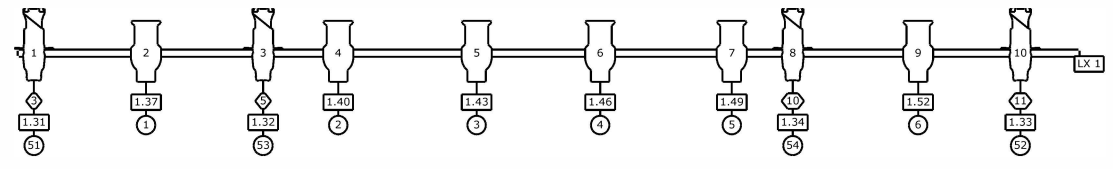

Boom Position

Project
KEW HIGH SCHOOL THEATRE

Project location
826 High St, Kew East VIC

DRAWN BY
Finnegan Comte-Harvey

v1.1

TOP VIEW

Symbol key

- FRESNEL
- Par RGBW 12x8
- Par 64
- EVE E-100Z (6)
- Pan 4x1 30W (5)

- UNIT NUMER IN FIXTURE
- BAR PATCH POINT IN HEXAGON
- DMX ADDRESS/DIM ADDRESS RECTANGLE
- CHAN ID LIGHTING DESK CIRCLE